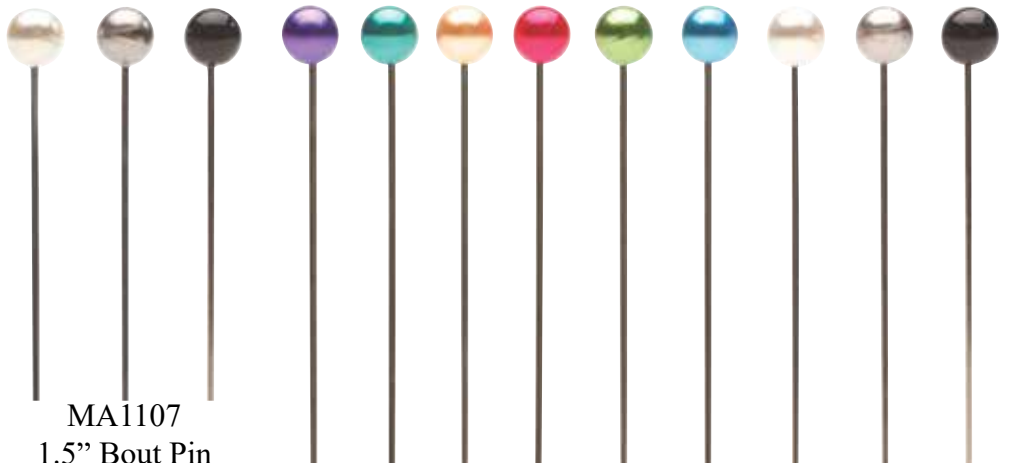

MA1107

1.5" Bout Pin

$5.00 Box of 144

Black or White

MA1102

2" Corsage Pin

$5.20 Box of 144

Apple Green, Black, Fuchsia, Gold, Pewter,
Purple, Red, Tangerine, White, Yellow

Limited: Fuchsia or Pink
$2.50 Pkg of 144

Hot Pink, Red
$2.50 Box of 144